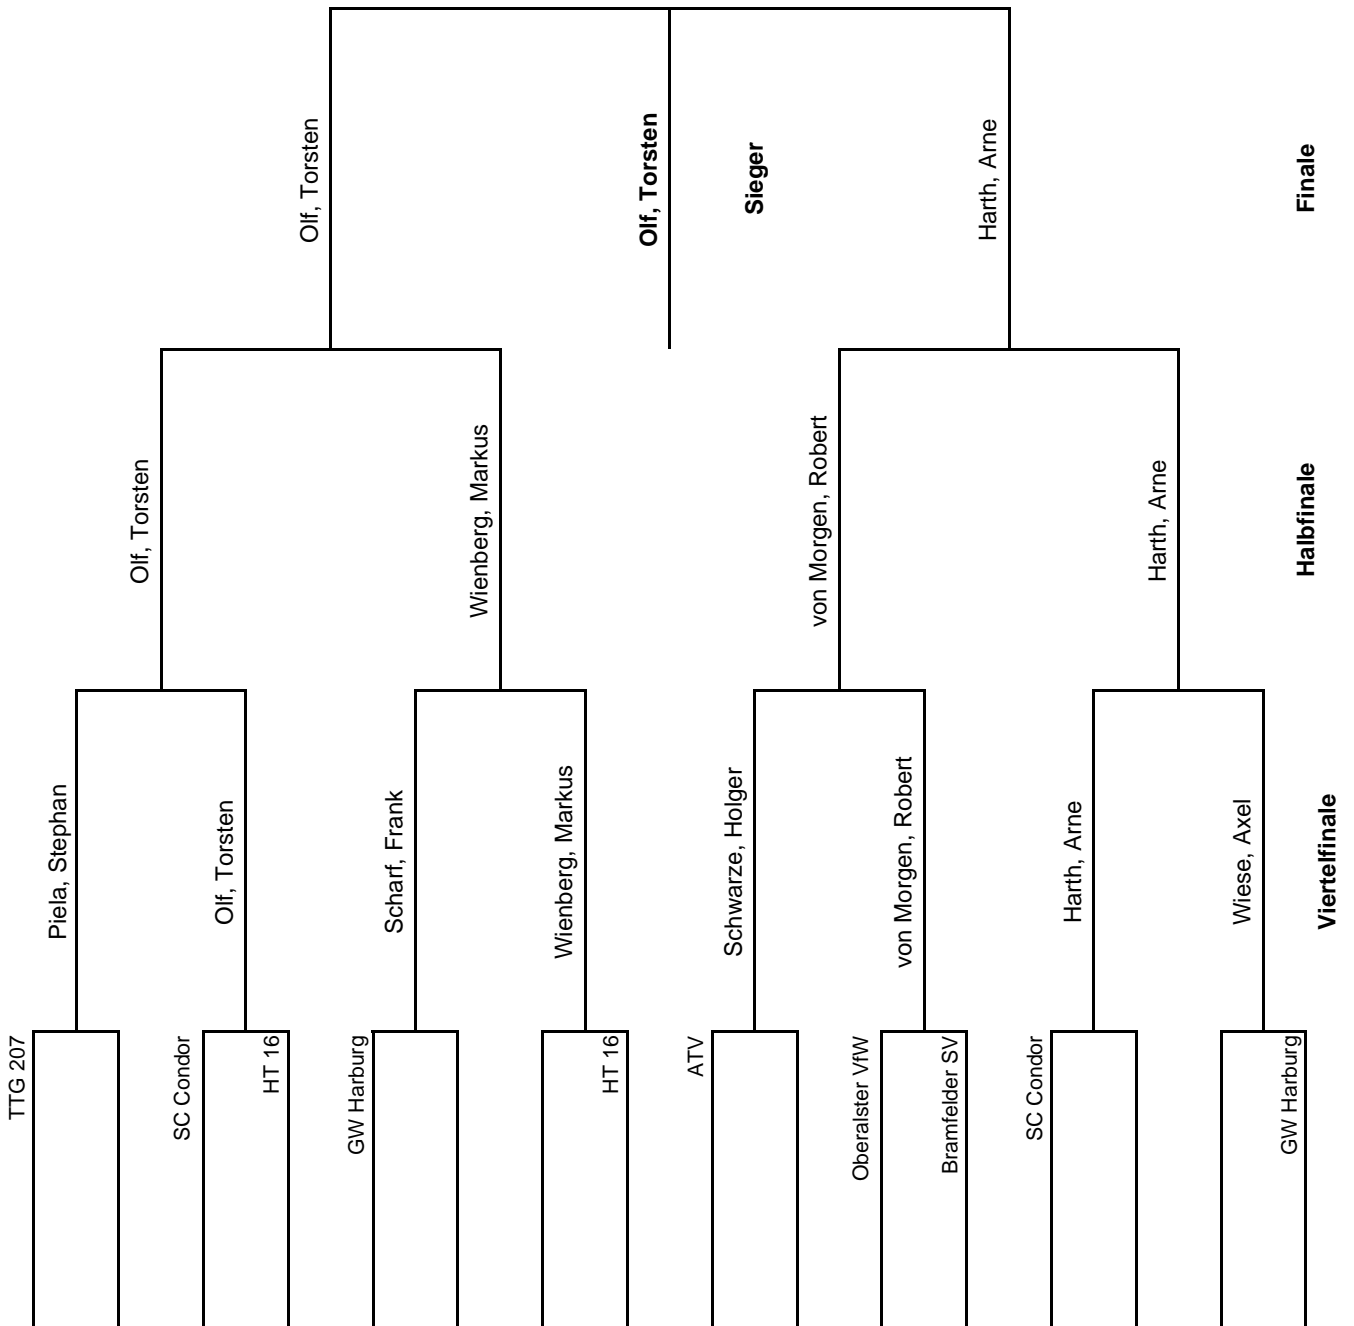

Vorrundengruppen Herren Einzel S40/50 B

HEM 2010

Gruppe 1			1	2	3	4	Sätze	Spiele	Platz
1	Wiese, Axel	GW Harburg		3 : 1	3 : 0	3 : 0	9 : 1	3 : 0	1.
2	Keil, Stefan	SC Conder	1 : 3		3 : 1	3 : 1	7 : 5	2 : 1	2.
3	Timmann, Marco	Oberalster VfW	0 : 3	1 : 3		3 : 2	4 : 8	1 : 2	3.
4	Wullenweber, Heiko	Niendorfer TSV	0 : 3	1 : 3	2 : 3		3 : 9	0 : 3	4.

Gruppe 2			1	2	3	4	Sätze	Spiele	Platz
1	Harth, Arne	SC Conder		3 : 0	1 : 3	3 : 0	7 : 3	2 : 1	2.
2	Brockmann, Sven	TV Lokstedt	0 : 3		0 : 3	3 : 0	3 : 6	1 : 2	3.
3	Piela, Stephan	TTG 207	3 : 1	3 : 0		3 : 2	9 : 3	3 : 0	1.
4	Brenner, Markus	SC Poppenbüttel	0 : 3	0 : 3	2 : 3		2 : 9	0 : 3	4.

Gruppe 3			1	2	3	4	Sätze	Spiele	Platz
1	Nachbaur, Siegbert	TV Lokstedt		3 : 1	0 : 3	0 : 3	3 : 7	1 : 2	4.
2	van Kann, Jörg	SC Conder	1 : 3		3 : 2	1 : 3	5 : 8	1 : 2	3.
3	Schwarze, Holger	ATV	3 : 0	2 : 3		3 : 0	8 : 3	2 : 1	1.
4	Scharf, Frank	GW Harburg	3 : 0	3 : 1	0 : 3		6 : 4	2 : 1	2.

Gruppe 4			1	2	3	4	Sätze	Spiele	Platz
1	Olf, Torsten	HT 16		1 : 3	3 : 1	:	4 : 4	1 : 1	2.
2	Hebel, Krystof	SC Conder	3 : 1		0 : 3	:	3 : 4	1 : 1	3.
3	von Morgen, Robert	Bramfelder SV	1 : 3	3 : 0		:	4 : 3	1 : 1	1.
4	---		:	:	:		:	:	

Gruppe 5			1	2	3	4	Sätze	Spiele	Platz
1	Harth, Matthias	SG Farmsen-Br.		2 : 3	2 : 3	3 : 0	7 : 6	1 : 2	3.
2	Heinrich, Holger	Oberalster VfW	3 : 2		2 : 3	3 : 0	8 : 5	2 : 1	2.
3	Wienberg, Markus	HT 16	3 : 2	3 : 2		3 : 0	9 : 4	3 : 0	1.
4	Kucharczik, Thomas	Altländer SC	0 : 3	0 : 3	0 : 3		0 : 9	0 : 3	4.

1. Runde:	1 - 4	2 - 3
2. Runde:	1 - 3	2 - 4
3. Runde:	1 - 2	3 - 4